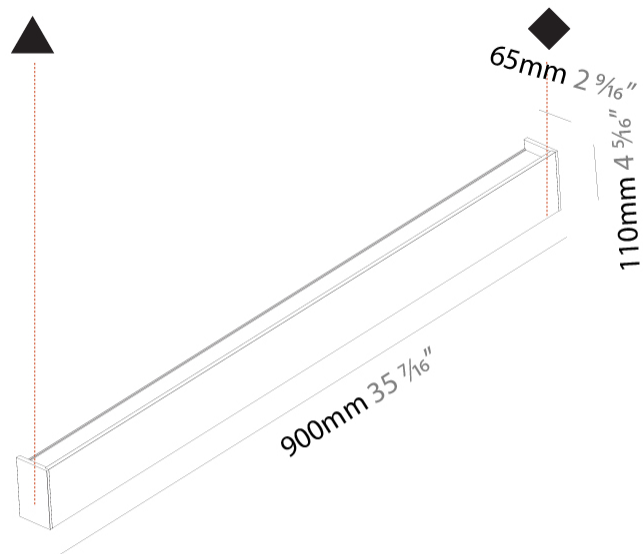

1. To build a product code in our configurator select the specify button on the base model # product page
2. To build a manual product code on this datasheet choose from the options listed below in blue font and add the suffix to the base model #

GENERAL

Series: Never Ending
Partner: Prolicht
Division: Architectural
Installation: Surface
Product Type: Linear Profiles
Mounting Location: Wall
Light Distribution: Direct / Indirect

PHYSICAL

Shape: Rectangle
Length (mm): 900
Length (in): 35 7/16
Height (mm): 110
Depth (mm): 65
Height (in): 4 5/16
Depth (in): 2 3/16
Weight (kg): 3.5
Weight (lbs): 7.71
Diffuser: PMMA - Opal
Fixture Finish: [ANA / SSR / BKV / CWI / CRY / HAB / MSR / UFT / ITA / RUA / OGR / FTG / MYG / RWR / LOD / PUS / FRO / FUP / KIA / POP / BLS / SPG / MEY / GOH / CHC / COM / ABZ / JAG / OBR / MOS / ROR](#)
Fixture Material: Extruded Aluminum

ELECTRICAL

Lamp Type: LED (Zhaga Standard)
Input Wattage (W): 15
Total Output Wattage (W): 12 / 11.1 (3500K)
Dimming: [Non-Dimming / Phase Dimming (120Vac only) / 0-10V Dimming](#)
Driver Included: Yes
Driver Location: Integrated
Driver Type: Constant Current - 120 / 277Vac
Driver Class: Class 2
Input Voltage (V): 120 - 277
Constant Current (MA): 350 / 375 (3500K)

LED

Color Temperature (°K): [3000 / 3500 / 4000](#)
Max. Delivered Lumen (lm): 920 / 951 / 970
CRI: >80 CRI
Lamp Life (hrs): 50000

OPTICAL

RATINGS AND CERTIFICATIONS

Certified By: Certified for North American Standards
IP rating: IP20