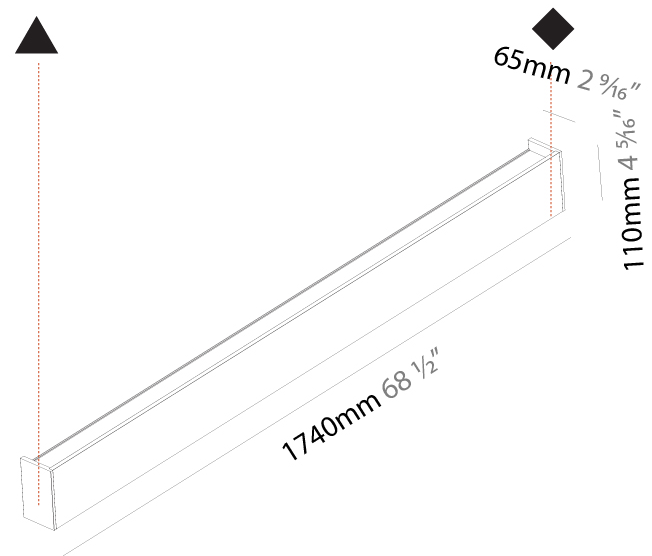

GENERAL

Series: Never Ending
Partner: Prolicht
Division: Architectural
Installation: Surface
Product Type: Linear Profiles
Mounting Location: Wall
Light Distribution: Direct / Indirect

PHYSICAL

Shape: Rectangle
Length (mm): 1740
Length (in): 68 1/2
Height (mm): 110
Depth (mm): 65
Height (in): 4 5/16
Depth (in): 2 9/16
Weight (kg): 6.2
Weight (lbs): 13.67
Diffuser: PMMA - Opal
Fixture Finish: [ANA / SSR / BKV / CWI / CRY / HAB / MSR / UFT / ITA / RUA / OGR / FTG / MYG / RWR / LOD / PUS / FRO / FUP / KIA / POP / BLS / SPG / MEY / GOH / CHC / COM / ABZ / JAG / OBR / MOS / ROR](#)
Fixture Material: Extruded Aluminum

ELECTRICAL

Lamp Type: LED (Zhaga Standard)
Input Wattage (W): 30
Total Output Wattage (W): 24 / 22.2 (3500K)
Dimming: [Non-Dimming / Phase Dimming (120Vac only) / 0-10V Dimming](#)
Driver Included: Yes
Driver Location: Integrated
Driver Type: Constant Current - 120 / 277Vac
Driver Class: Class 2
Input Voltage (V): 120 - 277
Constant Current (MA): 350 / 750 (3500K)

LED

[Color Temperature (°K): 3000 / 3500 / 4000](#)
Max. Delivered Lumen (lm): 1830 / 1901 / 1940
CRI: >80 CRI
Lamp Life (hrs): 50000

OPTICAL

RATINGS AND CERTIFICATIONS

Certified By: Certified for North American Standards
IP rating: IP20

PROJECT
TYPE
SPECIFIER
QUANTITY
DATE