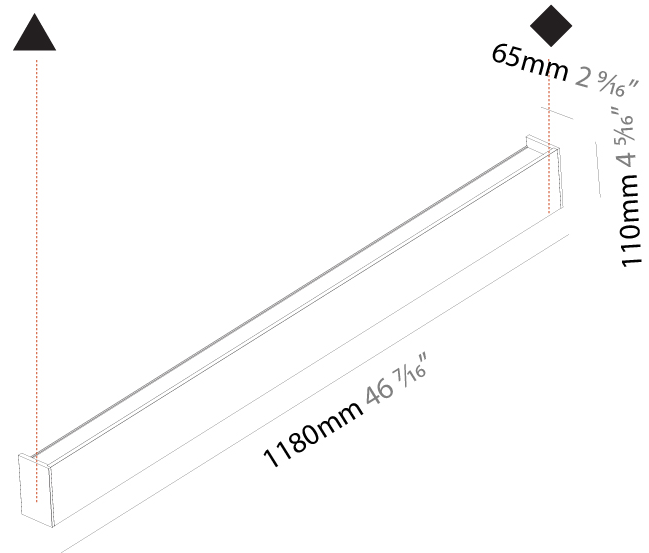

GENERAL

Series: Never Ending
Partner: Prolicht
Division: Architectural
Installation: Surface
Product Type: Linear Profiles
Mounting Location: Wall
Light Distribution: Direct / Indirect

PHYSICAL

Shape: Rectangle
Length (mm): 1180
Length (in): 46 ⁷/₁₆
Height (mm): 110
Depth (mm): 65
Height (in): 4 ⁵/₁₆
Depth (in): 2 ³/₁₆
Weight (kg): 4.4
Weight (lbs): 9.70
Diffuser: PMMA - Opal
Fixture Finish: [ANA / SSR / BKV / CWI / CRY / HAB / MSR / UFT / ITA / RUA / OGR / FTG / MYG / RWR / LOD / PUS / FRO / FUP / KIA / POP / BLS / SPG / MEY / GOH / CHC / COM / ABZ / JAG / OBR / MOS / ROR](#)
Fixture Material: Extruded Aluminum

ELECTRICAL

Lamp Type: LED (Zhaga Standard)
Input Wattage (W): 20
Total Output Wattage (W): 16 / 14.8 (3500K)
Dimming: [Non-Dimming / Phase Dimming (120Vac only) / 0-10V Dimming](#)
Driver Included: Yes
Driver Location: Integrated
Driver Type: Constant Current - 120 / 277Vac
Driver Class: Class 2
Input Voltage (V): 120 - 277
Constant Current (MA): 350 / 500 (3500K)

LED

[Color Temperature (°K): 3000 / 3500 / 4000](#)
Max. Delivered Lumen (lm): 1220 / 1264 / 1290
CRI: >80 CRI
Lamp Life (hrs): 50000

OPTICAL

RATINGS AND CERTIFICATIONS

Certified By: Certified for North American Standards
IP rating: IP20

PROJECT
TYPE
SPECIFIER
QUANTITY
DATE